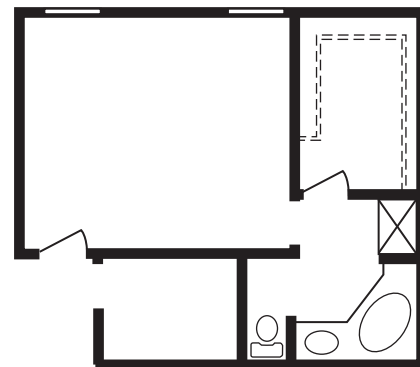

Brittany

1441 Approx. Sq. Ft.

MAIN FLOOR PLAN

OPT. LUXURY BATH