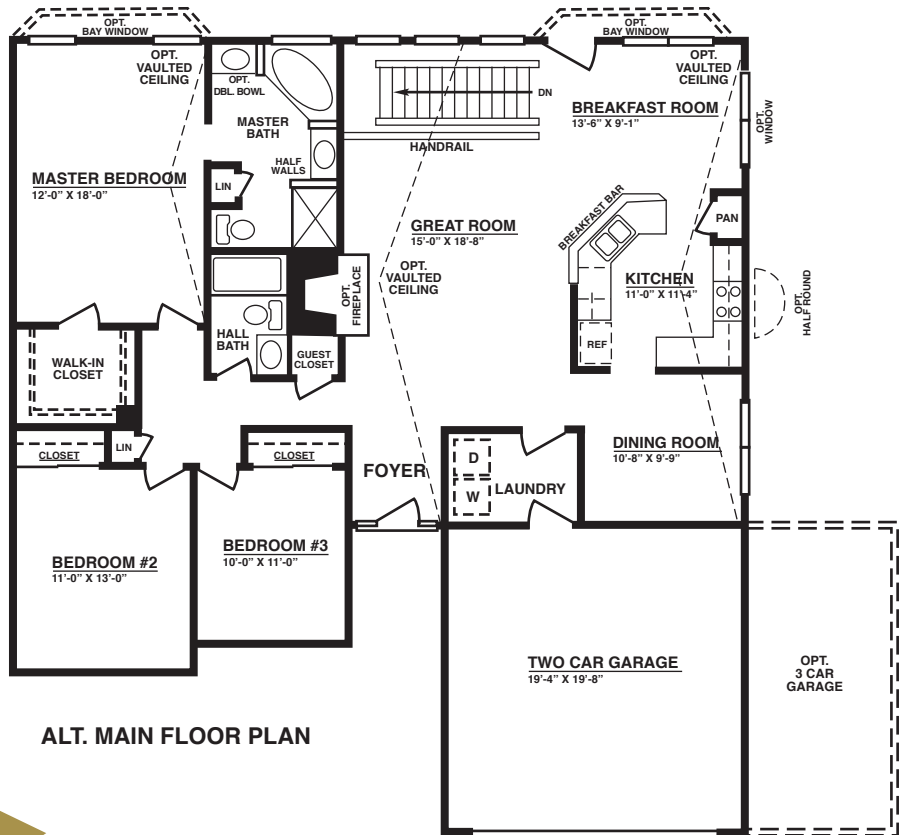

Brooke

1700 Approx. Sq. Ft.

MAIN FLOOR PLAN

ALT. MAIN FLOOR PLAN

Brooke

1700 Approx. Sq. Ft.