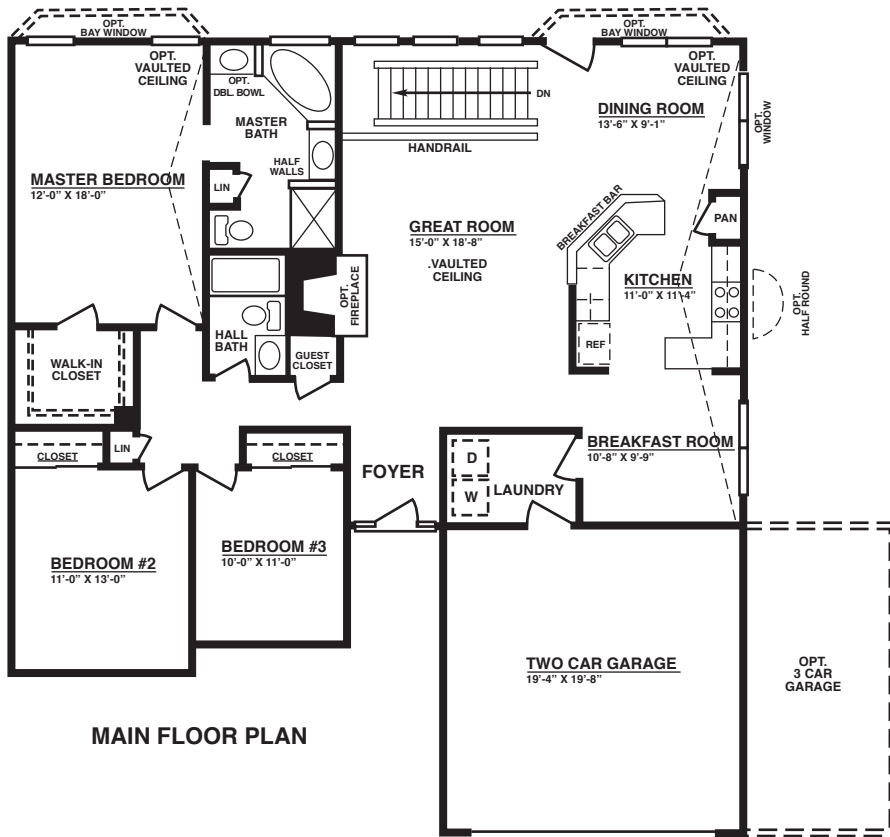

Brooke

1700 Approx. Sq. Ft.

MAIN FLOOR PLAN

ALT. MAIN FLOOR PLAN

Brooke

1700 Approx. Sq. Ft.