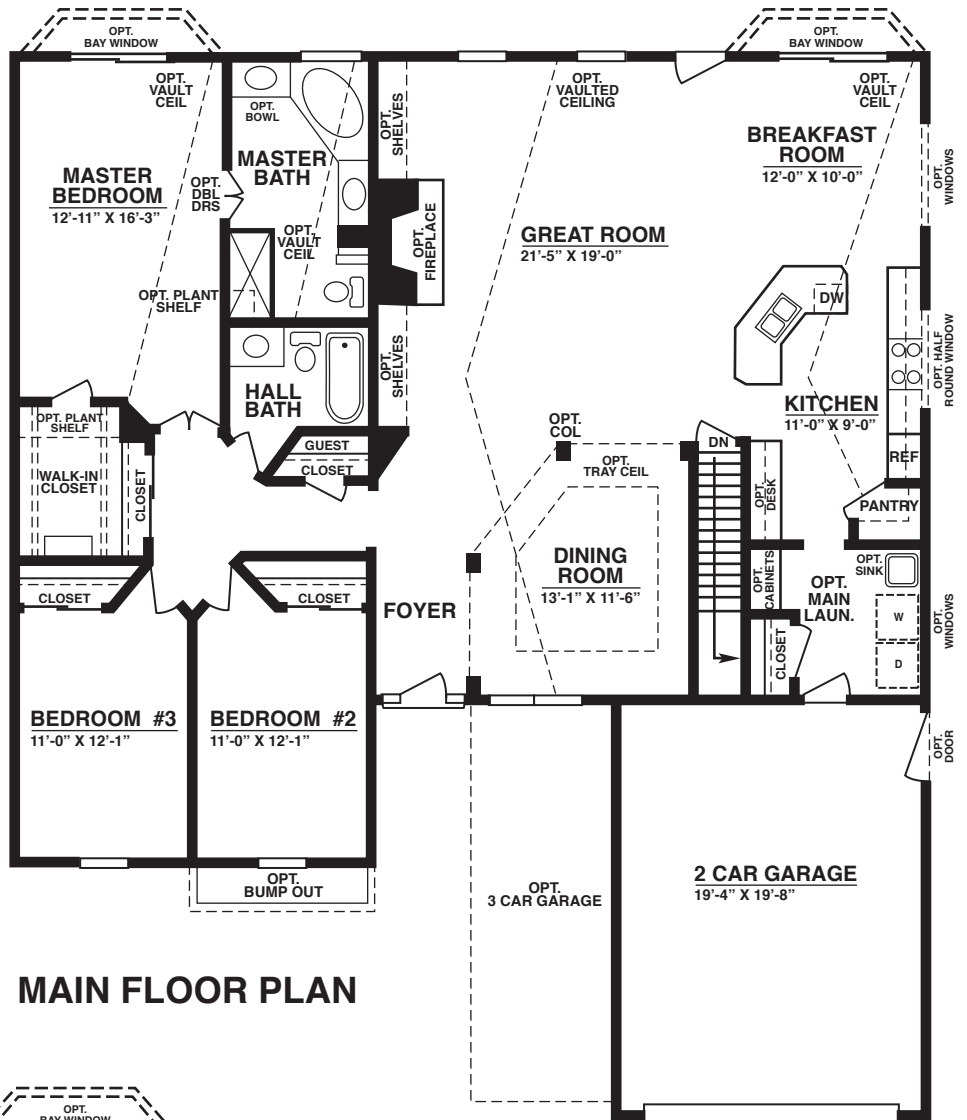

# Taylor

2040 Approx. Sq. Ft.

**MAIN FLOOR PLAN**

**OPTIONAL ATRIUM PLAN**

**OPTIONAL HALF BATH**