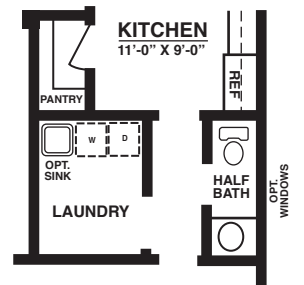

# Taylor

2040 Approx. Sq. Ft.

**MAIN FLOOR PLAN**

**OPTIONAL ATRIUM PLAN**

**OPTIONAL HALF BATH**