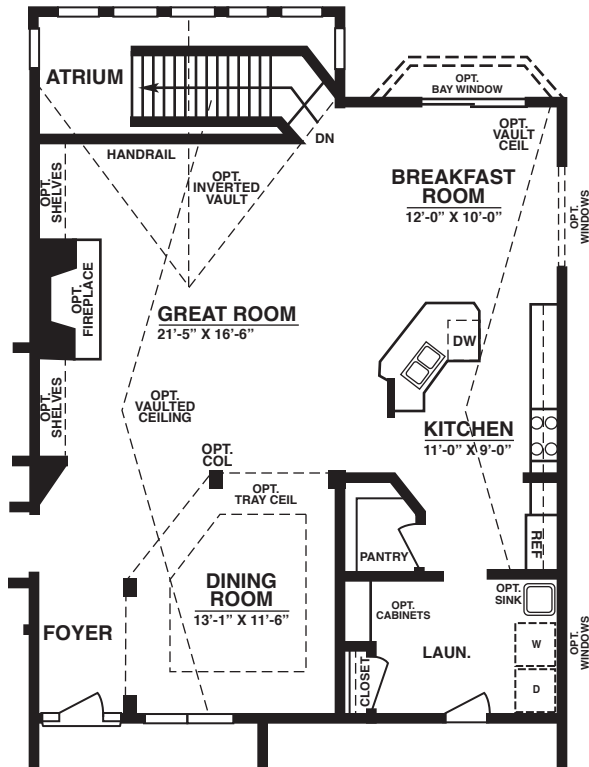

# Taylor

2040 Approx. Sq. Ft.

**MAIN FLOOR PLAN**

**OPTIONAL ATRIUM PLAN**

**OPTIONAL HALF BATH**